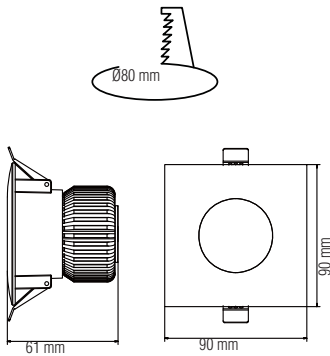

LED DOWNLIGHT

Product&Family Code: 016 030 0006

JESSICA

Technical Drawing

Photometric Diagram

Technical Data	
Voltage (V)	100-240V
Product Wattage (W)	6
Equivalence with incandescent lamp	48
Colour Render Index (Ra)	>Ra80
Colour Temperature (K)	4200K
Materials	Aluminium Die Casting Body
Protection Class	II
Dimmable	No
EEI	A to A++
Warm-up time up to 60 % of the full light output	Instant Full Light
Luminous Flux (lm)	410
Luminous Efficacy (lm/W)	70
Rated Life (hrs) ⌚	30.000
IP Rating	65
Power Factor	>0.5
Beam Angle	21°
Starting Time	<0.2s
Number of ON-OFF cycling	x15.000