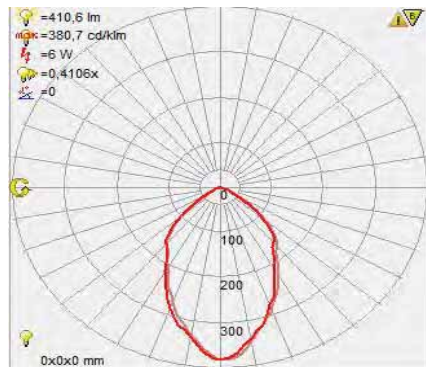

LED DOWNLIGHT

Product&Family Code: 016 030 0006

JESSICA

Technical Drawing

Photometric Diagram

Technical Data	
Voltage (V)	100-240V
Product Wattage (W)	6
Equivalence with incandescent lamp	48
Colour Render Index (Ra)	>Ra80
Colour Temperature (K)	4200K
Materials	Aluminium Die Casting Body
Protection Class	II
Dimmable	No
EEI	A to A++
Warm-up time up to 60 % of the full light output	Instant Full Light
Luminous Flux (lm)	410
Luminous Efficacy (lm/W)	70
Rated Life (hrs) ⌚	30.000
IP Rating	65
Power Factor	>0.5
Beam Angle	21°
Starting Time	<0.2s
Number of ON-OFF cycling	x15.000