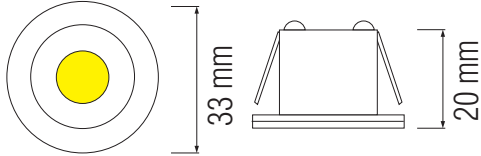

LED DOWNLIGHT

Product&Family Code:

016 003 0001

MONICA

Technical Drawing

Technical Data

Voltage (V)	220-240V
Product Wattage (W)	1
Equivalence with incandescent lamp	8
Colour Render Index (Ra)	>Ra80
Colour Temperature (K)	4200K
Materials	Aluminium
Protection Class	II
Dimmable	No
EEI	A to A++
Warm-up time up to 60 % of the full light output	Instant Full Light
Luminous Flux (lm)	80
Luminous Efficacy (lm/W)	80
Rated Life (hrs) ⌚	30.000
IP Rating	20
Power Factor	>0.5
Beam Angle	60°
Starting Time	<0.2s
Number of ON-OFF cycling	x10.000