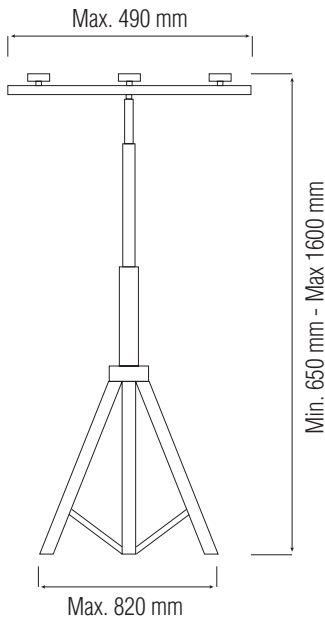

## Technical Data

Stand Type	Double
Cable Type	1.8 meter H05VV-F
Materials	Aluminium
Colour	Yellow

## Technical Drawing

## Features

- Fixture with adjustable stand of 0.60m to 1.80m.
- Independently adjustable.