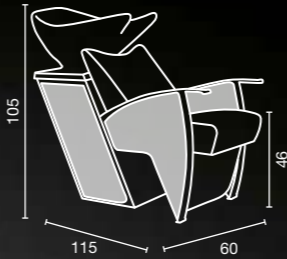

megawash

ceramic basin and mixer included

Sky in photo:
A: champagne 10
B: stone alligator 51

Available in
50 SKY Colours

sky colours A O B ●