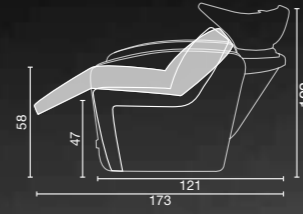

Sky in photo:
A: aqua satin H2
B: champagne 10

Available in
50 SKY Colours

	1 - PLACE	2 - PLACE	3 - PLACE	
	WU/210/B €3.589 -50% € 1.794,50	WU/220/B €7.089 -50% € 3.544,50	WU/230/B €10.589 -50% € 5.294,50	
	WU/210/N €3.789 -50% € 1.894,50	WU/220/N €7.489 -50% € 3.744,50	WU/230/N €11.189 -50% € 5.594,50	

	WU/162/B €3.899 -50% € 1.949,50	WU/161/B €4.999 -50% € 2.499,50	WU/160/B €6.399 -50% € 3.199,50	
	WU/162/N €3.999 -50% € 1.999,50	WU/161/N €5.099 -50% € 2.549,50	WU/160/N €6.499 -50% € 3.249,50	

LINK ACC/110
€ 39

chairs

mirrors

cabinets

WASHING AREA

desks

waiting area

barber

accessories

chairs

mirrors

cabinets

WASHING AREA

desks

waiting area

barber

accessories