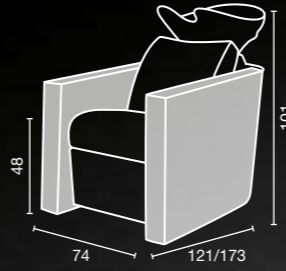

advantage+

ceramic basin and mixer included

Sky in photo:
A: mango 53
B: milk 61

Available in
50 SKY Colours

sky colours A ○ B ●

Sky in photo:
A: vintage white G3
B: vintage blue K2

Available in
50 SKY Colours