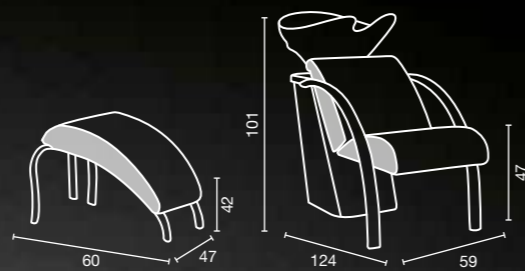

teknowash

ceramic basin and mixer included

Sky in photo:
A: champagne 10
B: gold damask 24

Available in
50 SKY Colours

sky colours A O B ●

Sky in photo:
A: champagne 10
B: gold damask 24

Available in
50 SKY Colours