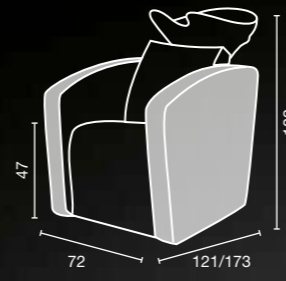

sublime

ceramic basin and mixer included

sky colours A ○ B ●