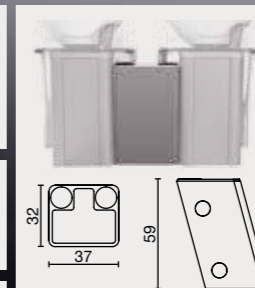

SH/881
€ 229