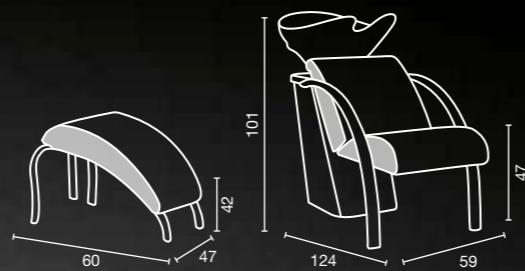

dreamwash

ceramic basin and mixer included

Sky in photo:
A: amethyst 52
B: milk 61

Available in
50 SKY Colours

sky colours A O B ●