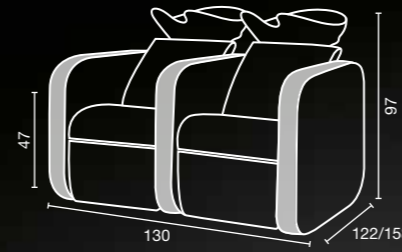

iconwash

ceramic basin and mixer included

SHELF

sky colours A ○ B ●

Sky in photo:
A: alligator 31
B: stone alligator 51

Available in
50 SKY Colours

Available in
50 SKY Colours

Sky in photo:
A: alligator 31
B: stone alligator 51