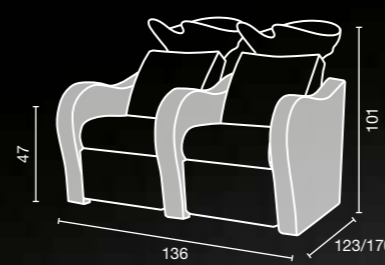

Sky in photo:
A: black coffee 59
B: milk 61

Available in
50 SKY Colours

sky colours A○B●

luxury sofa

ceramic basin and mixer included

2 - PLACE

footrest

footrest massage