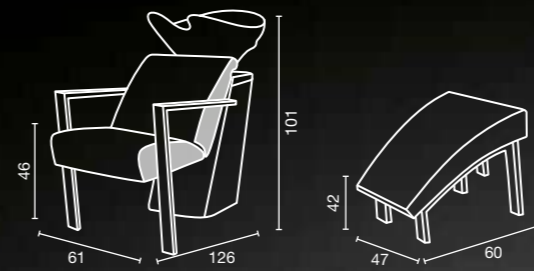

Available in
50 SKY Colours

sky colours A O B ●

Sky in photo:
A: champagne 10
B: gold damask 24

Available in
50 SKY Colours

sky colours A O B ●

	SH/222/B € 2.289 -50% € 1.144,50	RELAX		
	SH/222/N € 2.389 -50% € 1.194,50	SH/986 € 489 -50% € 244,50	SH/881 € 229	