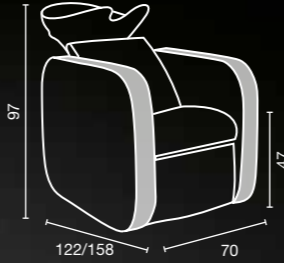

iconwash

ceramic basin and mixer included

SHELF

sky colours A ○ B ●

Sky in photo:
A: alligator 31
B: stone alligator 51

Available in
50 SKY Colours

Available in
50 SKY Colours

Sky in photo:
A: alligator 31
B: stone alligator 51