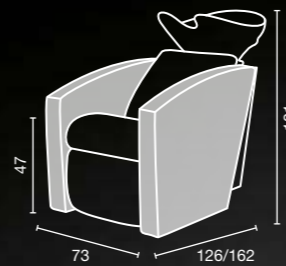

ceramic basin and mixer included

sky colours A O B ●

Sky in photo:
A: white damask 23
B: gold damask 24

Available in
50 SKY Colours

Sky in photo:
A: aqua satin H2
B: white satin H3

Available in
50 SKY Colours