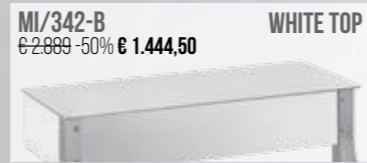

secret island

option

footrest included

- Struttura in nobilitato bianco, piano in vetro, gambe in alluminio
- White melamine structure, glass shelf, aluminium feet
- Frisiertisch mit Aluminiumbeinen, Tischplatte Laminat weiß mit Glasauflage
- Estructura en laminado blanco, con encimera en vidrio y pies de aluminio
- Structure en bois blanc, étagère en verre et pieds en aluminium
- Kaptafel met wit melamine structuur, glazen kapblad en aluminium voet