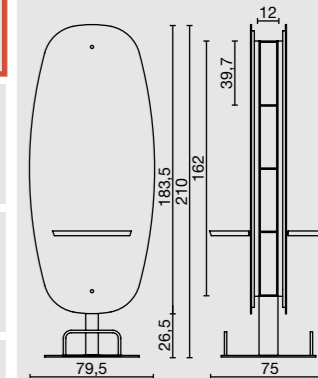

COSMOS ISLAND

MI/422-01

€3.159 -40% € 1.895,40

MI/422-02

€3.159 -40% € 1.895,40

MI/422-04

€3.159 -40% € 1.895,40

MI/422-05

€3.329 -40% € 1.997,40

MI/422-06

€3.329 -40% € 1.997,40

MI/422-07

€3.329 -40% € 1.997,40

MI/422-08

€3.159 -40% € 1.895,40