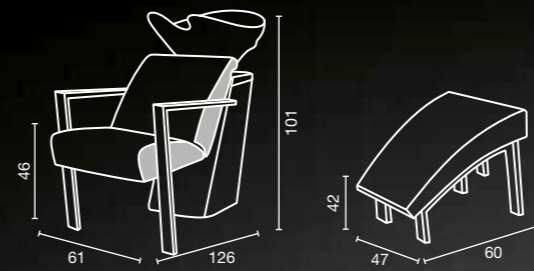

Available in
50 SKY Colours

sky colours A O B ●

Sky in photo:
A: champagne 10
B: gold damask 24

Available in
50 SKY Colours

sky colours A O B ●

teknowash

ceramic basin and mixer included

Sky in photo:
A: champagne 10
B: gold damask 24