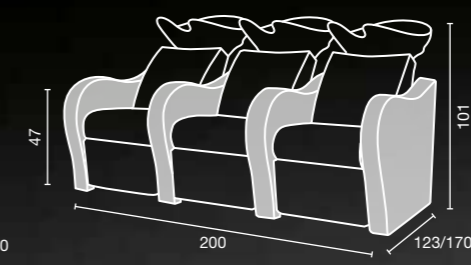

luxury sofa

ceramic basin and mixer included