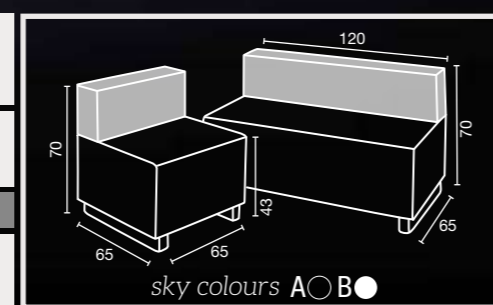

Available in
50 SKY Colours

Available in
50 SKY Colours

Sky in photo:
A: black coffee 59
B: mango 53

chiara

| 1 PLACE | 2 PLACE |
|---------------------------------|---------------------------------|
| SH/956 €959 -50% € 479,50 | SH/957 €1179 -50% € 589,50 |
| FOR DRYERS | |
| SH/956-5 €1059 -50% € 529,50 | SH/957-5 €1379 -50% € 689,50 |