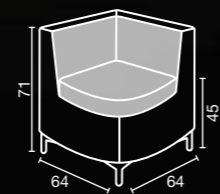

RC/100

RC/101

RC/100

1 PLACE
(CORNER)

RC/103

€ 999 -40% € 545,40

sky colours A ○ B ●

1 PLACE
(CORNER)