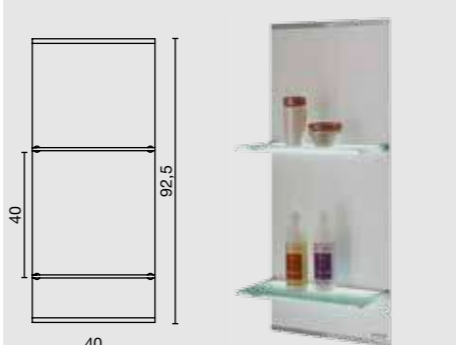

SHINE

LED lighting

WHITE WOOD RT/090
€569 -40% € 341,40

WENGÉ WOOD RT/091