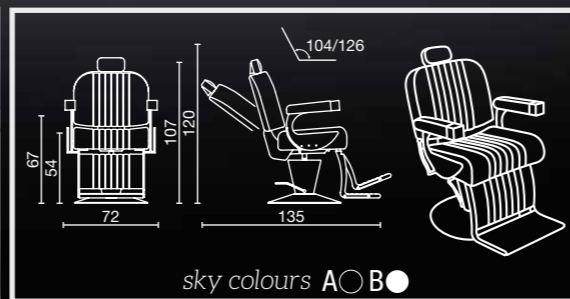

ROUND BASE

SH/278-6

€5.649 -50%
€ 2.824,50

ROUND BASE

SH/282-6

€2.629 -30%
€ 1.840,30

chairs

mirrors