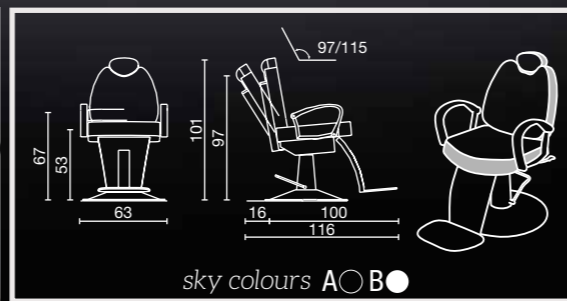

desks

waiting area

BARBER

accessories

ROUND BASE

SH/291-6/W

€ 2.419 -30%
€ 1.693,30