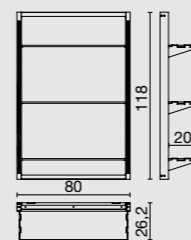

GL/042
€ 489 -40% € 293,40

ON THE WALL

Metal frame - LED backlit opaque glass - adjustable glass shelves

WS/051
€ 759 -30% € 531,30

WS/052
€ 1449 -30% € 1.014,30

WS/053
€ 2.139 -30% € 1.497,30

ON THE WALL

Metal frame - LED backlit opaque glass - adjustable glass shelves