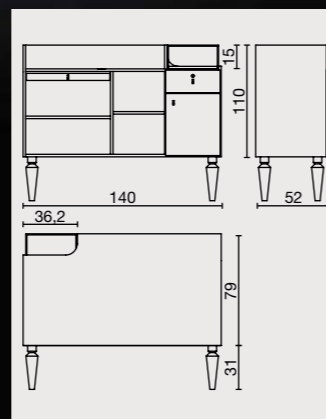

Available in
50 SKY Colours

Sky in photo:
A: aqua satin H2
B: white satin H3
(RC/052 - RC/051)