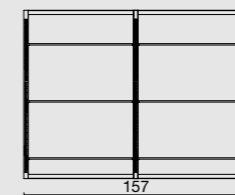

GL/042
€ 489 -40% € 293,40

ON THE WALL

Metal frame - LED backlit opaque glass - adjustable glass shelves

WS/051
€ 759 -30% € 531,30

WS/052
€ 1449 -30% € 1.014,30

WS/053
€ 2.139 -30% € 1.497,30

ON THE WALL

Metal frame - LED backlit opaque glass - adjustable glass shelves