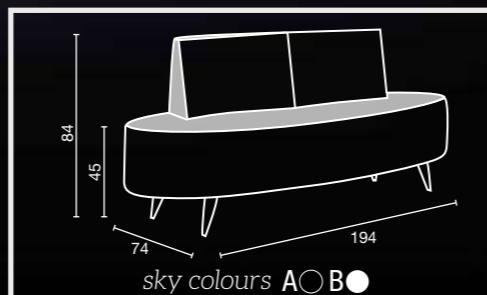

'S' SHAPE

SH/994
€1779 -50% € 889,50

1 PLACE

RC/031
€829 -40%
€ 497,40