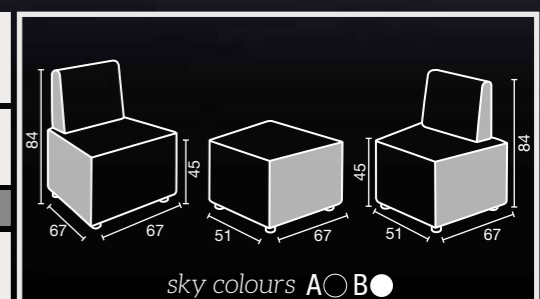

sky colours A ○ B ●

chairs

mirrors

cabinets

washing area

DESKS

waiting area

barber

accessories

chairs

mirrors

cabinets

washing area

DESKS

WAITING AREA

barber

accessories