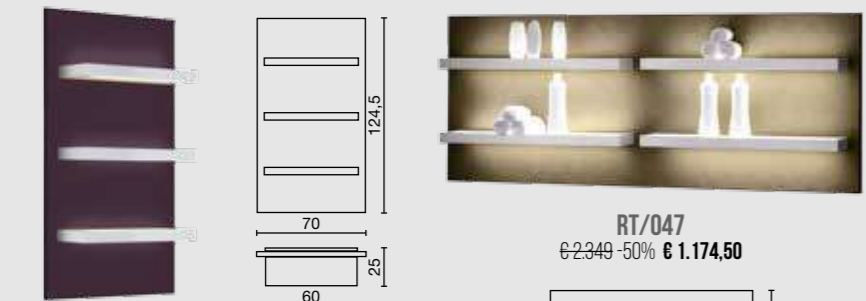

RT/048
€1.599 -50% € 769,50

RT/047
€2.349 -50% € 1.174,50