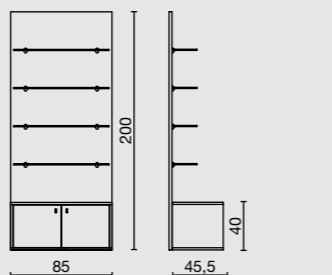

STOOLS

EXPO ART

RAINBOW

LED lighting

DECOR

SHINE

LED lighting

	HOOD DRYER	COLOUR	1 SPEED -01	2 SPEED -02	DELUXE -03
WALL		-B	CM/01-B € 679	CM/02-B € 709	CM/03-B € 1.109
		-G	CM/01-G € 709	CM/02-G € 779	CM/03-G € 1.109
		-N	CM/01-N € 679	CM/02-N € 709	CM/03-N € 1.109
STAND		-B	CP/01-B € 309	CP/02-B € 339	CP/03-B € 749
		-G	CP/01-G € 339	CP/02-G € 369	CP/03-G € 749
		-N	CP/01-N € 309	CP/02-N € 339	CP/03-N € 749

	-B	CT/01-B € 249	CT/02-B € 279	CT/03-B € 699
	-G	CT/01-G € 279	CT/02-G € 309	CT/03-G € 699
	-N	CT/01-N € 249	CT/02-N € 279	CT/03-N € 699

PREMIER - EXECUTIF
BOSS - DANILO - DAVID

LEONARDO - EMILIO

E.G. PC/410-N