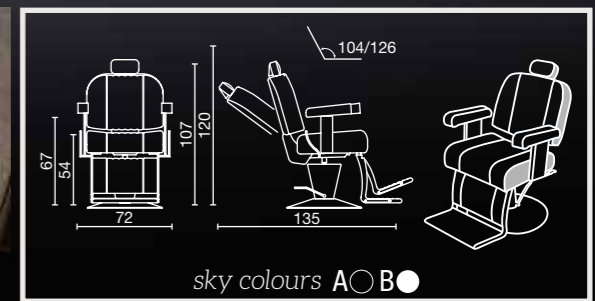

BARBER

accessories

ROUND BASE

SH/291-6/W

€ 2.419 -30%
€ 1.693,30

ROUND BASE

SH/274-6

€ 3.999 -40%
€ 2.399,40