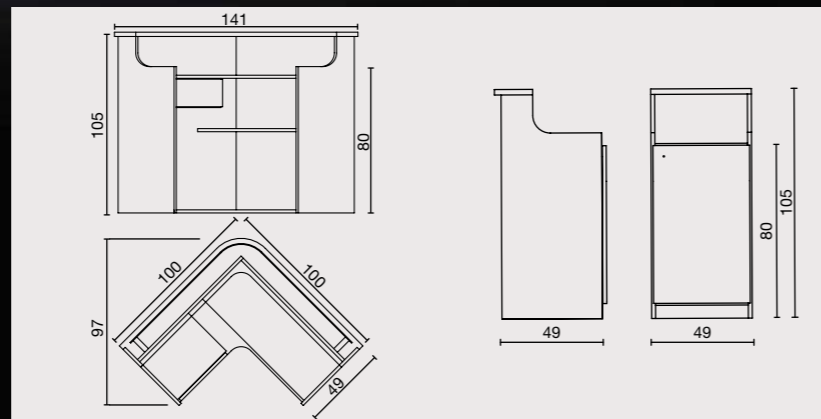

RD/216

MATERIAL

STRUCTURE

WHITE