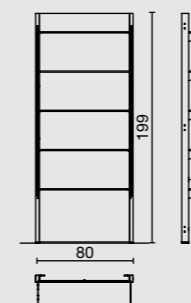

SERVICE CENTRE

STRUCTURE & FRONT

WHITE WOOD

WENGÉ WOOD

WO/130 WO/100
€ 729 -40%
€ 437,40

WO/131 WO/101
€ 1219 -40%
€ 731,40

WO/132 WO/102
€ 1079 -40%
€ 647,40

WO/133 WO/103
€ 1609 -40%
€ 965,40

WO/134 WO/104
€ 449 -40%
€ 269,40

WO/135 WO/105
€ 569 -40%
€ 341,40

WO/136 WO/106
€ 579 -40%
€ 347,40

WO/137 WO/107
€ 769 -40%
€ 461,40

ALUMINIUM FEET X4

ACC/130
€ 99

ICE

GL/008
€ 139 -40% € 83,40

GL/034
€ 179 -40% € 107,40

GL/036
€ 249 -40% € 149,40

TABLE MIRROR

GL/042
€ 489 -40% € 293,40

ON THE WALL

Metal frame - LED backlit opaque glass - adjustable glass shelves

WS/051
€ 759 -30% € 531,30

WS/052
€ 1449 -30% € 1.014,30

WS/053
€ 2.139 -30% € 1.497,30

ON THE WALL

Metal frame - LED backlit opaque glass - adjustable glass shelves

WS/091
€ 1209 -30% € 846,30

WS/092
€ 2.399 -30% € 1.679,30

WS/093
€ 3.599 -30% € 2.519,30

CHARM

Metal frame - front mirror - adjustable glass shelves

WS/061
€ 999 -40% € 599,40

WS/062
€ 1.909 -40% € 1.145,40

WS/063
€ 2.629 -40% € 1.697,40