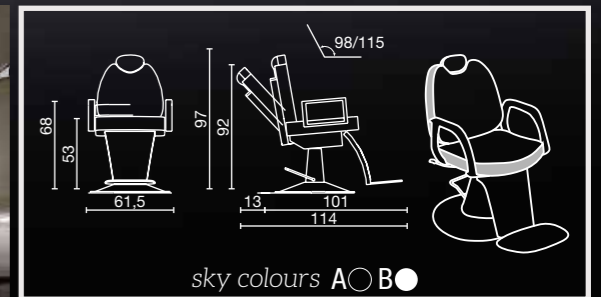

ROUND BASE

SH/271-6

€2.079 -40%
€ 1.247,40

sky colours A ○ B ●

chairs

mirrors

cabinets

washing area

desks

waiting area

BARBER

accessories

chairs

mirrors

cabinets

washing area

desks

waiting area

BARBER

accessories