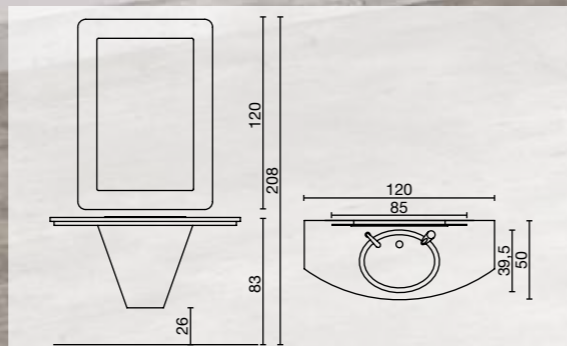

waiting area

BARBER

accessories

cliff

WITH BASIN

MM/041
€ 2.379 -50% € 1.189,50

WITHOUT BASIN

MM/040
€ 1.769 -50% € 884,50