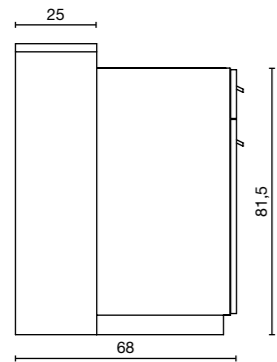

venus line

ACC/081 L 60 X W 30 CM
€ 199

GLASS SHELF (WHITE OR BLACK)
INCLUDED

venus

Available in
50 SKY Colours
Sky in photo:
aviator nikel G7

CRYSTAL BUTTONS

venus crystal

Available in
50 SKY Colours
Sky in photo:
kiwi 58