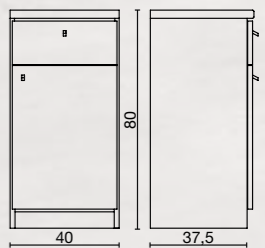

chairs

mirrors

cabinets

washing area

desks

waiting area

BARBER

accessories

chairs

mirrors

cabinets

washing area

desks

waiting area

BARBER

accessories