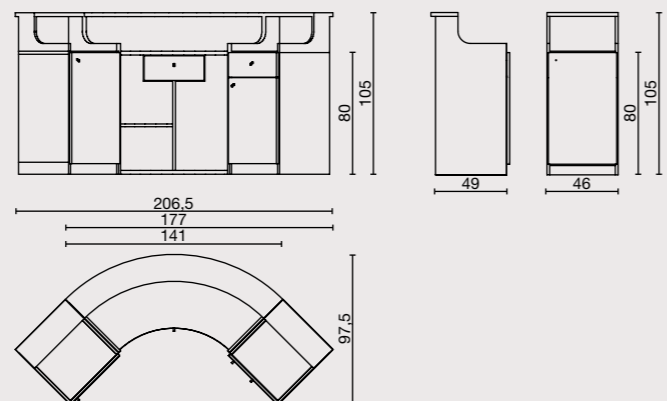

MATERIAL

STRUCTURE

ELM WOOD

WENGÈ WOOD

WHITE

	ELM WOOD	WENGÈ WOOD	WHITE
	RD/120 €2.099 -50% € 1.049,50	RD/140 €2.099 -50% € 1.049,50	RD/180 €2.099 -50% € 1.049,50
	RD/122 €3.049 -50% € 1.524,50	RD/142 €3.049 -50% € 1.524,50	RD/182 €3.049 -50% € 1.524,50
	RD/124 €2.949 -50% € 1.474,50	RD/144 €2.949 -50% € 1.474,50	RD/184 €2.949 -50% € 1.474,50
	RD/126 €3.899 -50% € 1.949,50	RD/146 €3.899 -50% € 1.949,50	RD/186 €3.899 -50% € 1.949,50
	RD/121 €959 -50% € 479,50	RD/141 €959 -50% € 479,50	RD/181 €959 -50% € 479,50
	RD/123 €859 -50% € 429,50	RD/143 €859 -50% € 429,50	RD/183 €859 -50% € 429,50

chairs

mirrors

cabinets

washing area

DESKS

waiting area

barber

accessories

chairs

mirrors

cabinets

washing area

DESKS

waiting area

barber

accessories