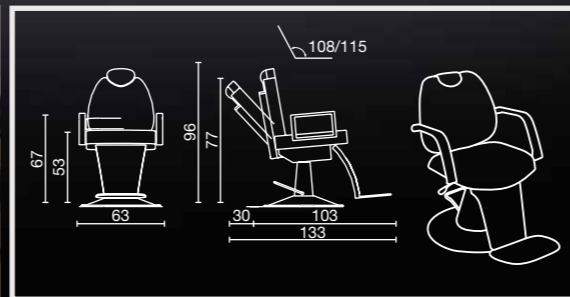

ROUND BASE

SH/231-6

€1.999 -50%
€ 999,50