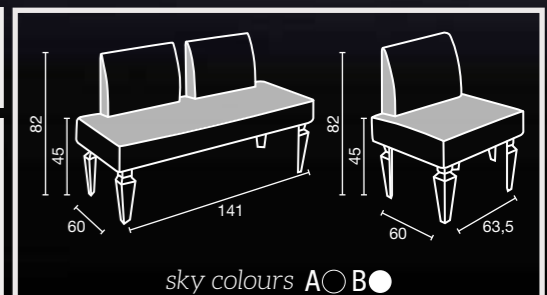

'C' SHAPE

SH/993
€1779 -50% € 889,50

'S' SHAPE

SH/994
€1779 -50% € 889,50

1 PLACE

RC/031
€829 -40%
€ 497,40

2 PLACE

RC/030
€1249 -40%
€ 749,40