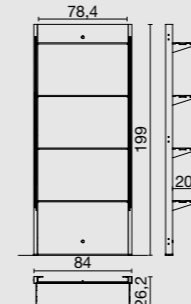

SERVICE CENTRE

STRUCTURE & FRONT

WHITE WOOD

WENGÉ WOOD

WO/130 WO/100
€ 729 -40%
€ 437,40

WO/131 WO/101
€ 1219 -40%
€ 731,40

WO/132 WO/102
€ 1079 -40%
€ 647,40

WO/133 WO/103
€ 1609 -40%
€ 965,40

WO/134 WO/104
€ 449 -40%
€ 269,40

WO/135 WO/105
€ 569 -40%
€ 341,40

WO/136 WO/106
€ 579 -40%
€ 347,40

WO/137 WO/107
€ 769 -40%
€ 461,40

ALUMINIUM FEET X4

ACC/130
€ 99

ICE

GL/008
€ 139 -40% € 83,40

GL/034
€ 179 -40% € 107,40

GL/036
€ 249 -40% € 149,40

TABLE MIRROR

GL/042
€ 489 -40% € 293,40

ON THE WALL

Metal frame - LED backlit opaque glass - adjustable glass shelves

WS/051
€ 759 -30% € 531,30

WS/052
€ 1449 -30% € 1.014,30

WS/053
€ 2.139 -30% € 1.497,30

ON THE WALL

Metal frame - LED backlit opaque glass - adjustable glass shelves

WS/091
€ 1209 -30% € 846,30

WS/092
€ 2.399 -30% € 1.679,30

WS/093
€ 3.599 -30% € 2.519,30

CHARM

Metal frame - front mirror - adjustable glass shelves

WS/061
€ 999 -40% € 599,40

WS/062
€ 1.909 -40% € 1.145,40

WS/063
€ 2.629 -40% € 1.697,40