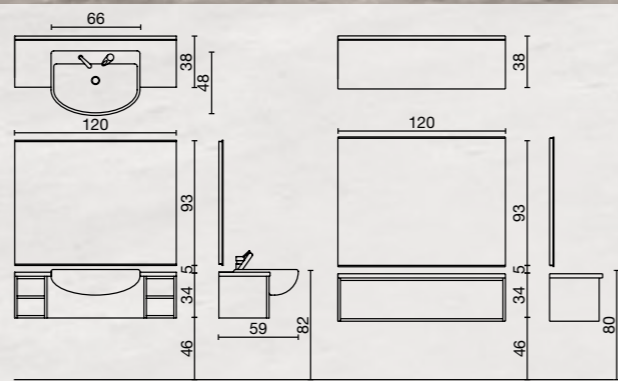

WITHOUT BASIN

MM/070
€1.699 -50% € 849,50

WITH BASIN

MM/071
€2.699 -50% € 1.349,50

horizon barber

SHINE

RT/090
€569 -40% € 341,40

RT/091
€569 -40% € 341,40