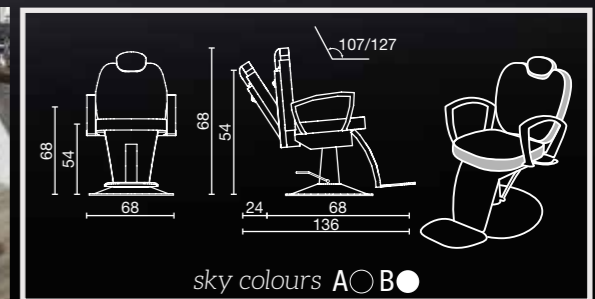

ROUND BASE

SH/278-6

€5.649 -50%
€ 2.824,50

ROUND BASE

SH/282-6

€2.629 -30%
€ 1.840,30

chairs

mirrors