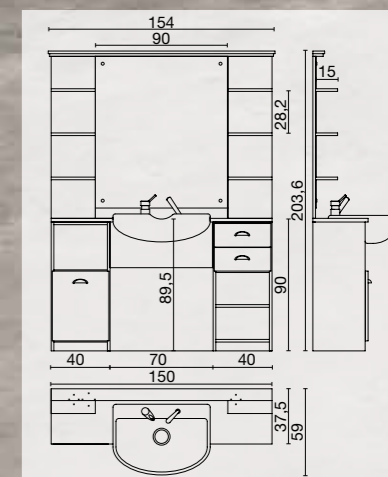

triomphe

WITH BASIN

MM/101
€ 3.829 -40% € 2.297,40

• Struttura in nobilitato wengè, top idrorepellente e ceramica con poggiacollo • Wengè melamine structure, water repellent top and ceramic basin with neck rest • Struktur wengè laminiert, wasserabweisende Arbeitsplatte und Keramikbecken mit Mulde • Estructura en laminado wengué, encimera hidrófuga y cerámica con reposacabeza • Structure en melaminé wengé, top résistant à l'eau, cuvette en céramique avec appui-cou • Wenge melamine kasten, watervast topblad en proceleine wasbak met halsopening