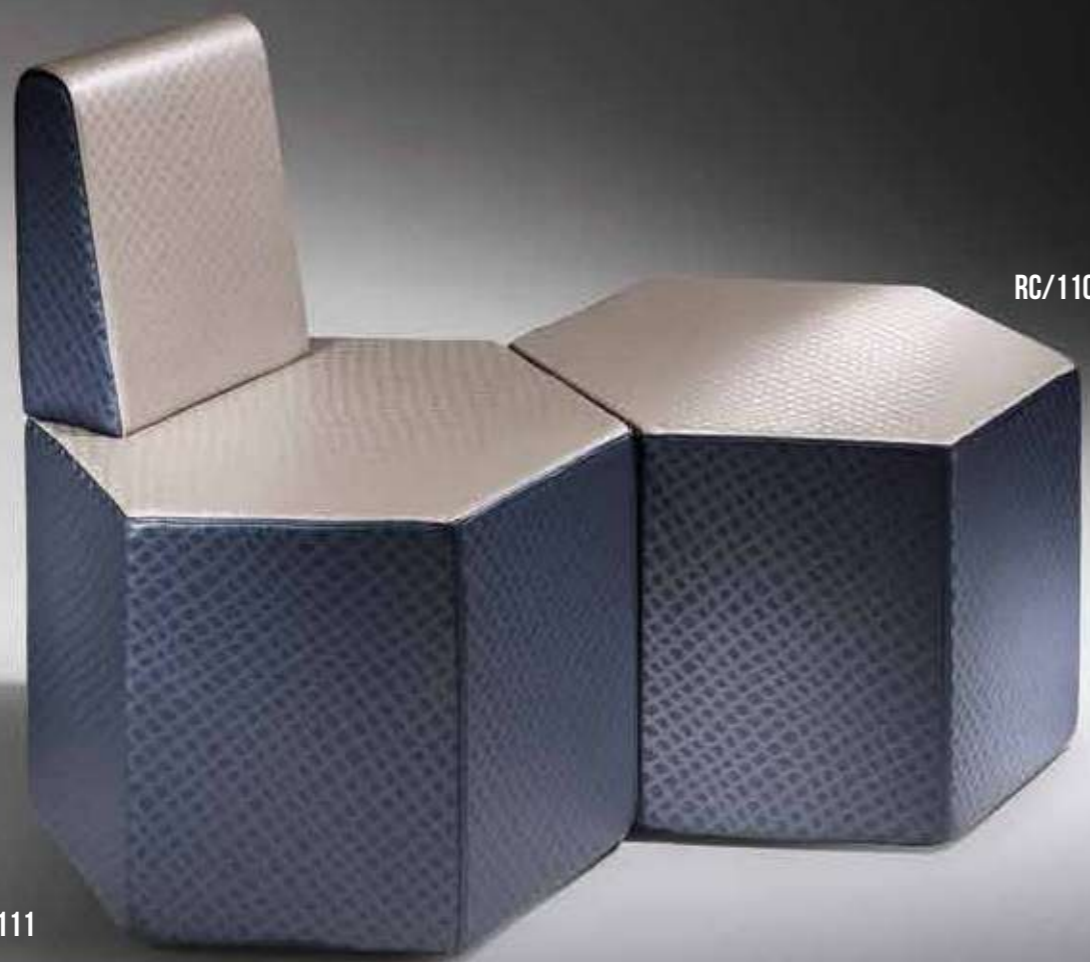

accessories

hex

Sky in photo:
A: aviator nickel G7
B: aviator blue F7

Available in
50 SKY Colours

Available in
50 SKY Colours

Sky in photo:
A: champagne 10
B: aviator blue F7

avalon

RC/111