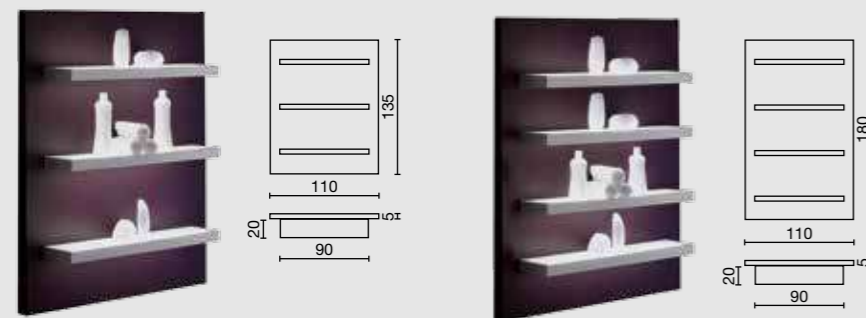

RAINBOW

LED lighting

RT/045
€1.789 -50% € 894,50

RT/046
€2.349 -50% € 1.174,50