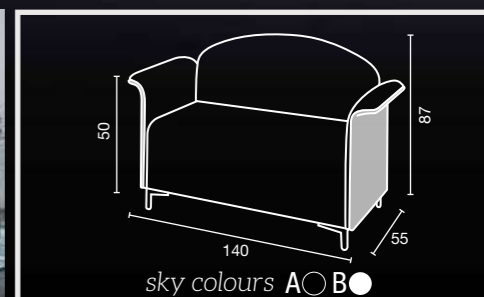

2 PLACE

RC/092
€1379 -30% €965,30

FOR DRYERS

RC/092-5
€1539 -30% €1.077,30