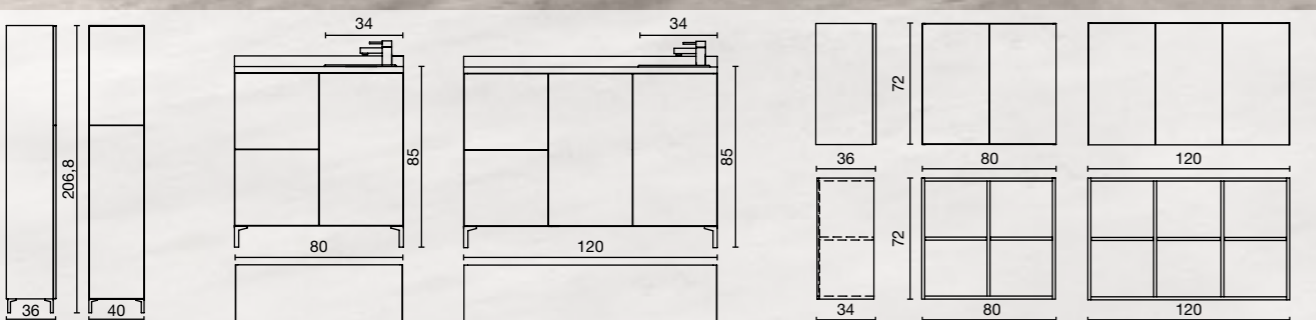

wall system

Wall System in photo:
WS/086, WS/030, WS/031, WS/037