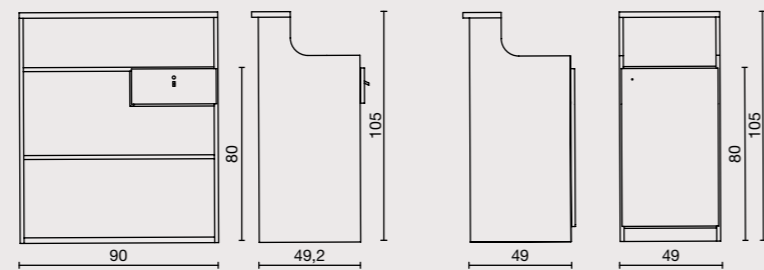

impact

Sky in photo:
orange satin H7

Available in
50 SKY Colours

- Struttura in nobilitato wengè o bianco più sky • Wengè or white melamine structure, plus Sky Coloured front panel
- Korpus in Laminat Dekor Wengé oder weiß, Frontblende mit Sky Bezugsstoff nach Wahl • Estructura en laminado wengué o blanco con frontal tapizado en Sky • Structure en bois stratifié blanc ou wengé, avec frontal en sky • Structuur in wenge of wit melamine met skai afgewerkt front

MATERIAL

STRUCTURE

WHITE

WENGÈ WOOD

RD/220
€ 999 -30%
€ 699,30

RD/230
€ 999 -30%
€ 699,30

RD/222
€ 1.669 -30%
€ 1.168,30

RD/232
€ 1.669 -30%
€ 1.168,30

RD/224
€ 1.599 -30%
€ 1.119,30

RD/234
€ 1.599 -30%
€ 1.119,30

RD/226
€ 2.279 -30%
€ 1.595,30

RD/236
€ 2.279 -30%
€ 1.595,30

RD/181
€ 959 -50%
€ 479,50

RD/141
€ 959 -50%
€ 479,50

RD/183
€ 859 -50%
€ 429,50

RD/143
€ 859 -50%
€ 429,50