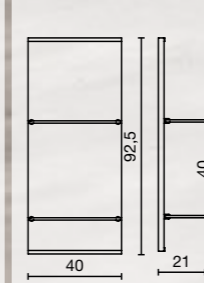

WITHOUT BASIN

MM/070
€1.699 -50% € 849,50

WITH BASIN

MM/071
€2.699 -50% € 1.349,50

horizon barber

SHINE

RT/090
€569 -40% € 341,40

RT/091
€569 -40% € 341,40