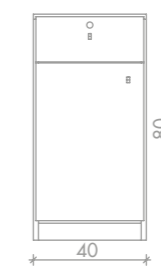

Carpi

LR/MC010
€249 -20% **€ 199,20**