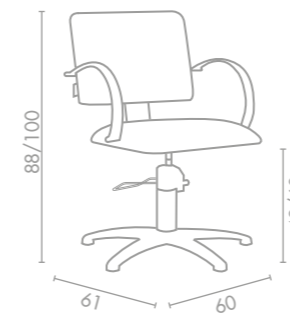

Disponibile in 50 Sky Colours
Available in 50 Sky Colours

La poltrona **FESTA** è il connubio perfetto fra stile, design minimalista e convenienza. La seduta e lo schienale hanno una forma ampia e squadrata per garantire un comfort totale, i braccioli sono in metallo cromato dalla linea moderna. Disponibile su un'ampia gamma di colori di Sky senza costi aggiuntivi. Disponibile con la base tonda o in alluminio a cinque razze, girevole o con pompa oleodinamica con freno (sulla versione a cinque razze è disponibile anche la colonna a gas).

*The **FESTA** is a perfect combination of style, minimalist design and convenience. The seat and backrest offer a large, squared shape that ensures total comfort, with the chromed metal armrests boasting modern lines. Available in a wide choice of Sky Colours, at no extra cost. Available with aluminium five-star base (swivel, gas lift or hydraulic pump with brake) or round base (swivel or hydraulic pump with brake).*

**COLONNA GIREVOLE
SWIVEL COLUMN**

**COLONNA A GAS
GAS LIFT**

**POMPA CON FRENO
PUMP WITH BRAKE**

★ LR/C101
€359 -10% **€ 323,10**

★ LR/C102
€369 -10% **€ 332,10**

★ LR/C104
€429 -10% **€ 386,10**

● LR/C101/R
€459 -10% **€ 413,10**

● LR/C104/R
€499 -10% **€ 449,10**