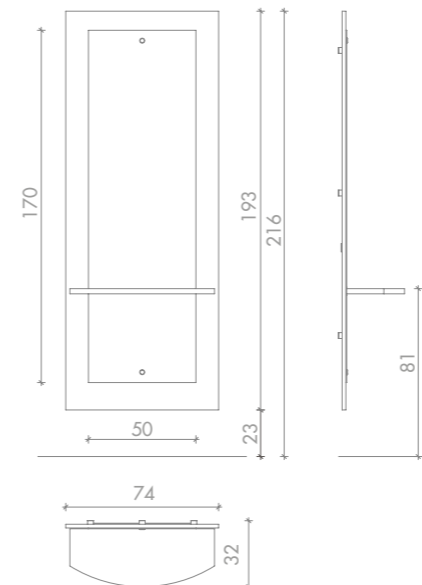

Motivo

Melodia

Copertura in sky e vetro.
Disponibile in 50 Sky Colours
Sky and glass covered.
Available in 50 Sky Colours

Copertura in sky e vetro.
Disponibile in 50 Sky Colours
Sky and glass covered.
Available in 50 Sky Colours