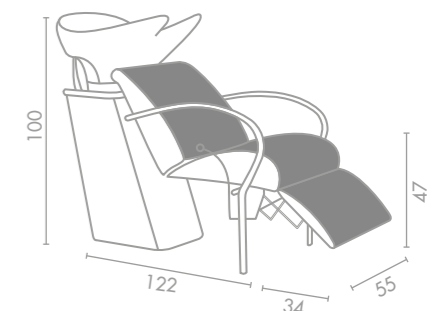

LR/W011/B
€799,20

**CON ALZAGAMBE
WITH LEGREST**

LR/W010/B
€809 -20% **€ 647,20**

LR/W010/N
€869 -20% **€ 695,20**

LR/W011/B
€999 -20% **€ 799,20**

LR/W011/N
€1.059 -20% **€ 847,20**

Link
LR/WL005
Pag. 35

Sky Colours
A ■ B □
Disponibile in 50 Sky Colours
Available in 50 Sky Colours