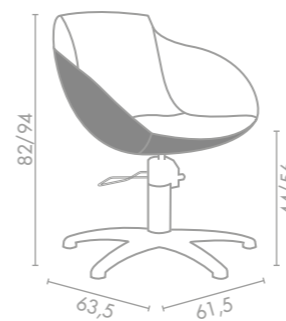

Sky Colours
A ■ B □
Disponibile in 50 Sky Colours
Available in 50 Sky Colours

Lasciati avvolgere dal caldo abbraccio della poltroncina AURORA. Il magnifico stile retrò della sua struttura arrotondata, conferisce eleganza a qualsiasi salone, con una forma accattivante che è impossibile non notare. Al di là dello stile seducente, le linee della poltroncina, morbide ed armoniose, regalano un'esperienza incredibilmente confortevole. Disponibile in bicolore da scegliere su un'ampia gamma di colori di Sky senza costi aggiuntivi. Disponibile con la base tonda o in alluminio a cinque razze, girevole o con pompa oleodinamica con freno (sulla versione a cinque razze è disponibile anche la colonna a gas).

Surround yourself in the warm embrace of the AURORA styling chair. The beautiful retro style of the rounded unibody structure adds elegance to any salon, with a captivating form that is sure to impress. Aside from its eye-catching style, the soft, smooth lines of the chair also offer an amazingly comfortable experience. Available in one- and two-tone variations from a wide choice of Sky Colours, at no extra cost. Available with aluminium five-star base (swivel, gas lift or hydraulic pump with brake) or round base (swivel or hydraulic pump with brake).