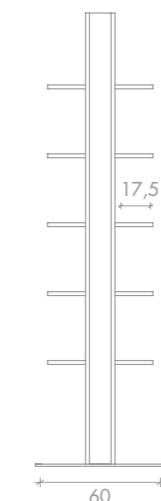

LR/AC010
€329 -10% **€ 296,10**

piani in vetro inclusi
glass shelves included

Carpi

LR/MC010
€249 -20% **€ 199,20**

Panorama

LR/AC030
€929 -20% **€ 743,20**

Sonora

Sky in foto:
Vintage White G3
Vintage Blue K2