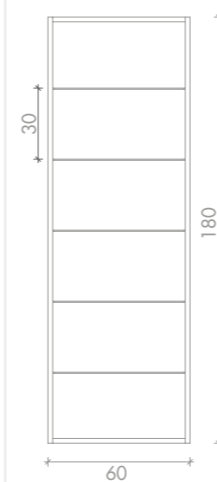

Copertura in sky e vetro. Disponibile in 50 Sky Colours
Sky and glass covered. Available in 50 Sky Colours

incluso / included

Sky in foto:
Vintage Ash G4

poggiapiedi incluso
footrest included

Tengo

Studio

LR/AC010
€329 -10% **€ 296,10**

piani in vetro inclusi
glass shelves included

Carpi

Panorama

Sonora