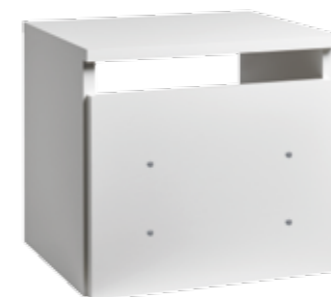

incluso / included

Sky in foto:
Vintage Ash G4

poggiapiedi incluso
footrest included

LR/M040-C
€399 -10% **€ 359,10**

Tengo

LR/MC020
€159 -10% **€ 143,10**

LR/MC030
€159 -10% **€ 143,10**

Studio