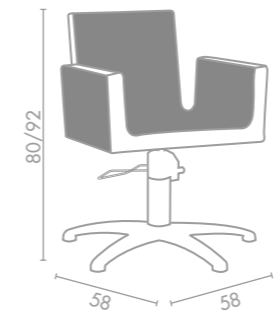

Sky Colours
A ■ B □
Disponibile in 50 Sky Colours
Available in 50 Sky Colours

Un design innovativo, giovane e divertente contraddistingue la poltroncina **MIA**, la nuova monoscocca firmata Luca Rossini, incredibilmente confortevole e moderna. La sua forma squadrata conferisce al salone un tocco di vivacità e design e allo stesso tempo offre al cliente un comfort straordinario. Disponibile in bicolore da scegliere su un'ampia gamma di colori di Sky, senza costi aggiuntivi. Disponibile con la base tonda o in alluminio a cinque razze, girevole o con pompa oleodinamica con freno (sulla versione a cinque razze è disponibile anche la colonna a gas).

*An innovative, young, fun design distinguishes the **MIA** chair, the incredibly comfortable and modern unibody chair presented by Luca Rossini. Its squared shape offers a touch of vitality and design to any salon, while at the same time offering extraordinary comfort to the client. Available in one- and two-tone variations from a wide choice of Sky Colours, at no extra cost. Available with aluminium five-star base (swivel, gas lift or hydraulic pump with brake) or round base (swivel or hydraulic pump with brake).*

**COLONNA GIREVOLE
SWIVEL COLUMN**

**COLONNA A GAS
GAS LIFT**

**POMPA CON FRENO
PUMP WITH BRAKE**

★ LR/C401
€469 -20% **€ 375,20**

★ LR/C402
€479 -20% **€ 383,20**

★ LR/C404
€539 -20% **€ 431,20**

● LR/C401/R
€569 -20% **€ 455,20**

● LR/C404/R
€609 -20% **€ 487,20**