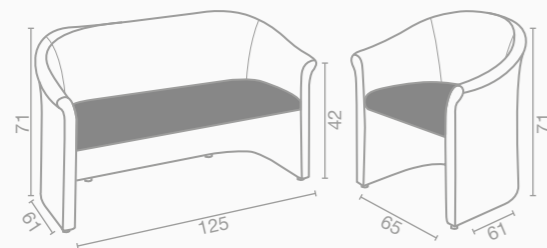

Sky Colours
A ■ B □
Disponibile in 50 Sky Colours
Available in 50 Sky Colours