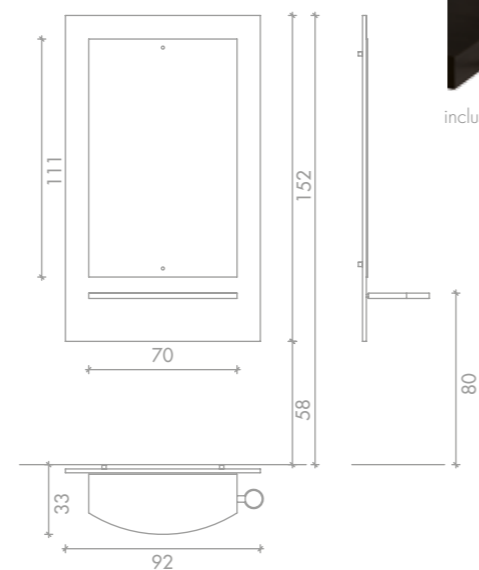

Copertura in sky e vetro. Disponibile in 50 Sky Colours
Sky and glass covered. Available in 50 Sky Colours

incluso / included