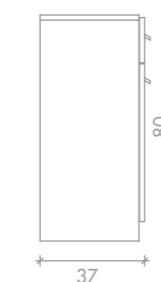

Carpi

LR/MC010
€249 -20% **€ 199,20**