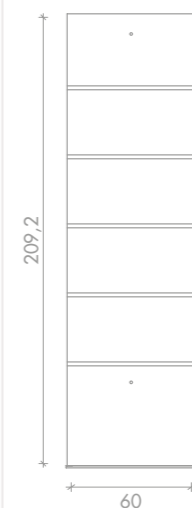

LR/AC010
€329 -10% **€ 296,10**

piani in vetro inclusi
glass shelves included

Carpi

LR/MC010
€249 -20% **€ 199,20**

Panorama

LR/AC030
€929 -20% **€ 743,20**

Sonora

Sky in foto:
Vintage White G3
Vintage Blue K2