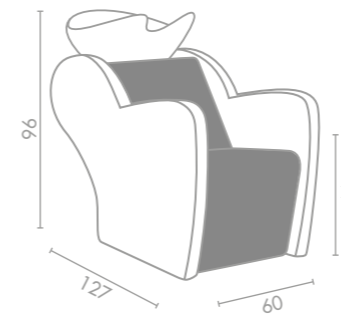

Sky Colours
A ■ B □
Disponibile in 50 Sky Colours
Available in 50 Sky Colours

L'irresistibile lavaggio ONDA combina uno stile moderno al comfort classico che contraddistingue tutti i prodotti Luca Rossini: prodotti senza tempo, perfetti per ogni salone! Il lavaggio presenta una forma morbida e sinuosa, con un telaio snello e slanciato, senza trascurare la comodità e la resistenza della seduta e dello schienale. La tappezzeria dei lati, della seduta e dello schienale può essere personalizzata scegliendo tra un'ampia gamma di colori di Sky, sia mono che bicolore, senza costi aggiuntivi. Miscelatore e doccetta inclusi.

The irresistible ONDA shampoo unit combines modern style with the classic comfort that is synonymous with the Luca Rossini brand, creating a timeless product that will stand out in any salon! A flowing, continuous form complements the slender frame that in itself belies the accommodating yet resilient seat and backrest. The upholstery of the sides, seat and backrest are available in one- and two-tone variations from a wide choice of Sky Colours, at no extra cost. Mixer and shower head included.

LR/W020/B
€1.119 -20% **€ 895,20**

LR/W020/N
€1.179 -20% **€ 943,20**