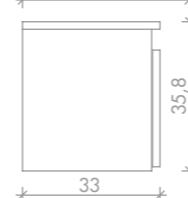

incluso / included

Sky in foto:
Vintage Ash G4

poggiapiedi incluso
footrest included

LR/M040-C
€399 -10% **€ 359,10**

Tengo

LR/MC020
€159 -10% **€ 143,10**

LR/MC030
€159 -10% **€ 143,10**

Studio