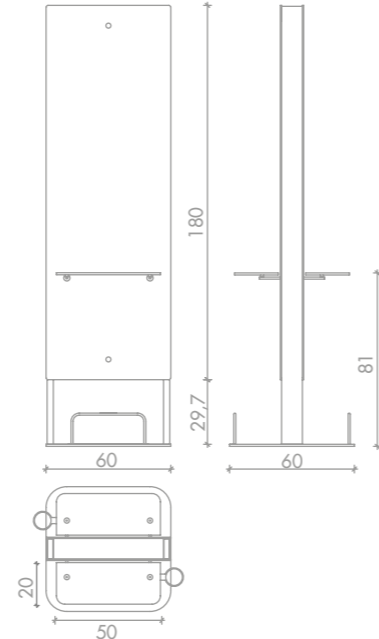

Motivo

Melodia

Copertura in sky e vetro.
Disponibile in 50 Sky Colours
Sky and glass covered.
Available in 50 Sky Colours

Copertura in sky e vetro.
Disponibile in 50 Sky Colours
Sky and glass covered.
Available in 50 Sky Colours