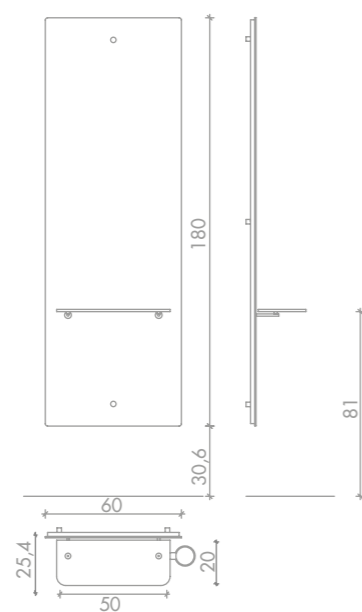

Motivo

Melodia

Copertura in sky e vetro.
Disponibile in 50 Sky Colours
Sky and glass covered.
Available in 50 Sky Colours

Copertura in sky e vetro.
Disponibile in 50 Sky Colours
Sky and glass covered.
Available in 50 Sky Colours