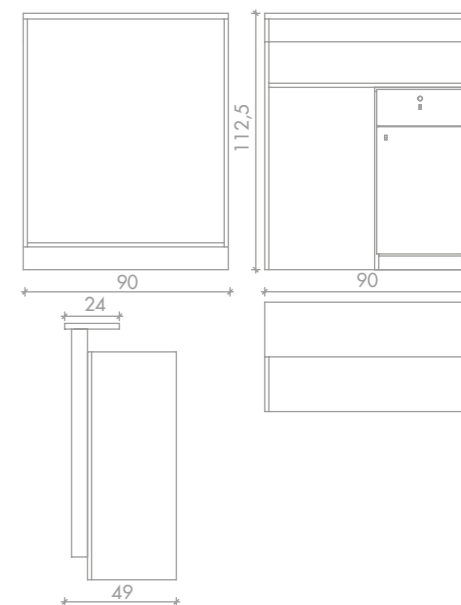

Sky in foto:
Vintage White G3
Disponibile in 50 Sky Colours
Available in 50 Sky Colours