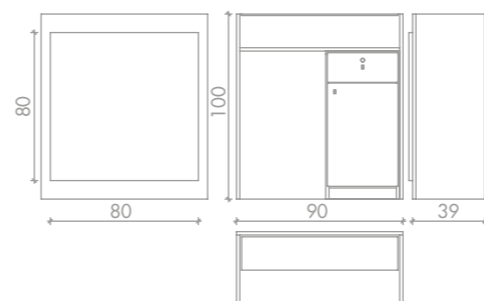

Rialto

Aida

LR/RD010
€499 -20% **€ 399,20**

Aida Sky

LR/RD020
€579 -20% **€ 463,20**

piano in vetro incluso
glass shelf included

LR/AC020 L 60 x W 30 cm
€ 59

Sky in foto:
Vintage Tan G2
Disponibile in 50 Sky Colours
Available in 50 Sky Colours