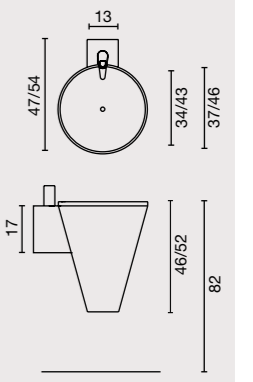

MB/A86
€ 49 -20% € 39,20

MB/A87
€ 79 -20% € 63,20

MB/A88
€ 99 -20% € 79,20

JO 50 MB/A07
€ 39

JO 30 MB/A06
€ 29

POOL MB/V02
€ 69

TARGET MB/A100
€ 379 -10% € 341,10

PODO REST MB/A05
€ 99

NIAGARA MB/A21-S
€ 559 -20% € 447,20

NIAGARA MB/A21-L
€ 619 -20% € 495,20

beds
chairs
manicure
makeup
reception
waiting area
ACCESSORIES

beds
chairs
manicure
makeup
reception
waiting area
ACCESSORIES