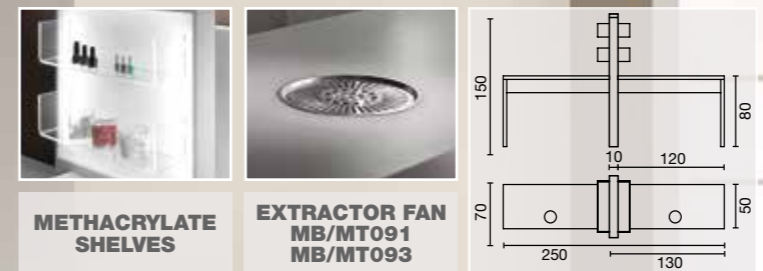

METHACRYLATE SHELVES

EXTRACTOR FAN MB/MT091 MB/MT093