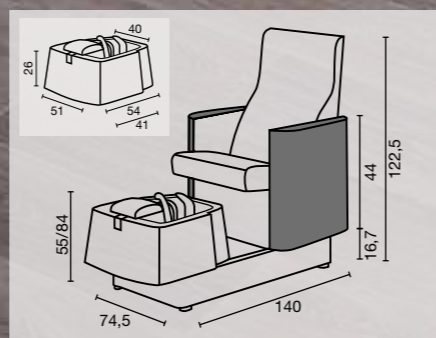

sky colours A ○ B ●