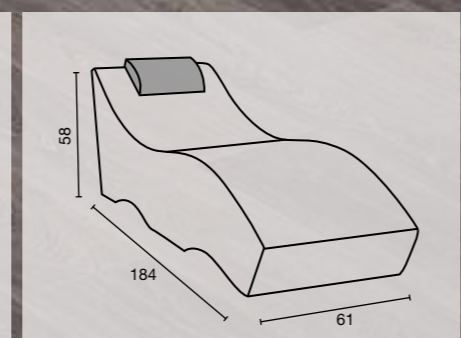

PROFESSIONAL MB/L9
€ 659-10% € 593,10

sky colours A○B●

Sky in photo:
A: Milk 61
B: Strawberry
Milkshake K4

soul

Manicure: Wallie p. 33
Accessories: Rubik p. 50
Waiting Area: Miami p. 42

Lettino relax imbottito • Padded relaxation bed
Gepolsterte Relaxliege • Camilla de relajación tapizada
Lit relax rembourré • Gestoffeerd relaxbed