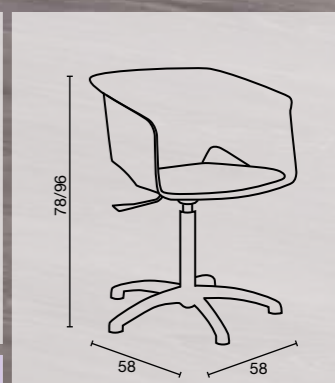

BETTY SKY MB/P23
€ 319 -10% € 287,10