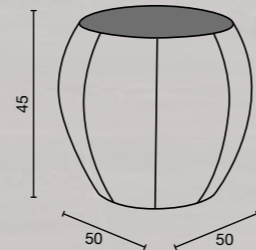

Available in 50 SKY Colours

Sky in photo:
A: White Satin H3
B: Aqua Satin H2
Violet Satin H1
Charcoal Satin H5

Available in 50 SKY Colours

Sky in photo:
Banana
Milkshake K5
Chocolate
Milkshake K3

rumba

Struttura in poliuretano espanso tappezzato • Structure consisting of polyurethane foam and upholstery
Struktur bestehend aus Polyurethan-Schaum und Polstermaterial • Estructura de gomaespuma tapizada
Structure en mousse de polyuréthane tapissé • Zitje opgebouwd uit polyurethaanschuim en Sky Colours

RUMBA MB/R25
€ 349 -20% € 279,20

sky colours A ○ B ●

mambo

Struttura in poliuretano espanso tappezzato • Structure consisting of polyurethane foam and upholstery
Struktur bestehend aus Polyurethan-Schaum und Polstermaterial • Estructura de gomaespuma tapizada
Structure en mousse de polyuréthane tapissé • Zitje opgebouwd uit polyurethaanschuim en Sky Colours

MAMBO MB/R26
€ 449 -20% € 359,20