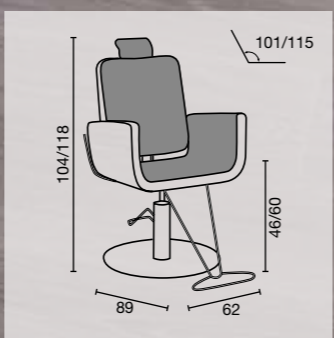

sky colours A O B ●

Available in 50 SKY Colours

Sky in photo: Mango 53