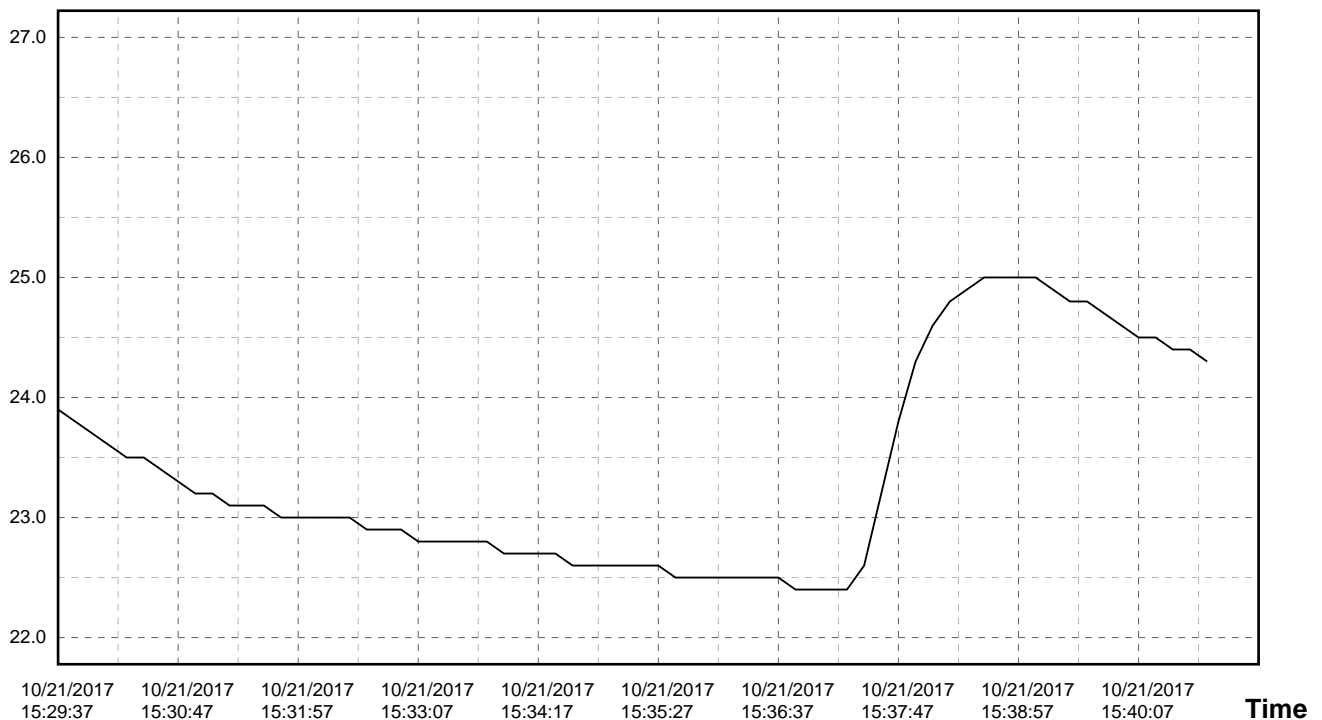

DATA LOG

File Created At: 10/21/2017 15:40:47

Device Information

Device Code : RC-5+
Serial Number : EFI17AD02131
Mode Code : TLC30A089000

Probe Type : Temperature(internal)
Firmware Version : V1.2

Trip Information

Trip Id : 0000001
Description : Temperature recording.

Mark Event

N/A

Configuration Information

Start Mode : Manual
Start Delay : 0s
Time Base : UTC +03:00

Log Interval : 10s
Ring Buffer : Disable
Stop Mode : Manual + Software

Alarm Zone	Allow Time	Alarm Type	Total Time	Violations	Status
No Alarm Set.					

Logging Summary

Highest : 25.0 °C
Lowest : 22.4 °C
Average : 23.3 °C
MKT : 23.4 °C
Alarm At(Te): N/A

Start Time : 10/21/2017 15:29:37
Stop Time : 10/21/2017 15:40:47(Temporary)
Elapsed Time : 11min 10s
Data Points : 68

[°C]