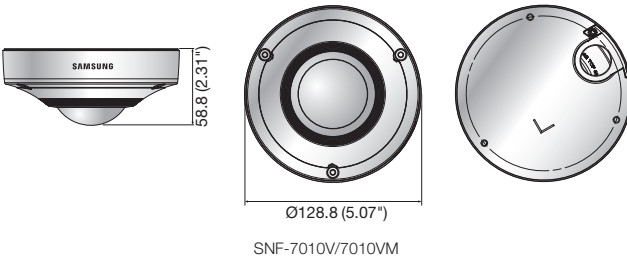

SNF-7010/7010V/7010VM

3Megapixel Fisheye Camera

SNF-7010

SNF-7010V/7010VM

Key Features

- Max. 3M (2048 x 1536) resolution
- Various viewing composition
- H.264, MJPEG dual codec, Multiple streaming
- Digital PTZ, Bi-directional audio support
- WDR (120dB), SD/SDHC/SDXC memory slot
- IP66, IK10 and EN50155 certifications (SNF-7010V/7010VM)
- M12 connector (SNF-7010VM)

Dimensions

Unit : mm (inch)

Ø128.8 (5.07")

SNF-7010

Ø128.8 (5.07")

SNF-7010V/7010VM

Accessories (Optional)

SBP-300TM