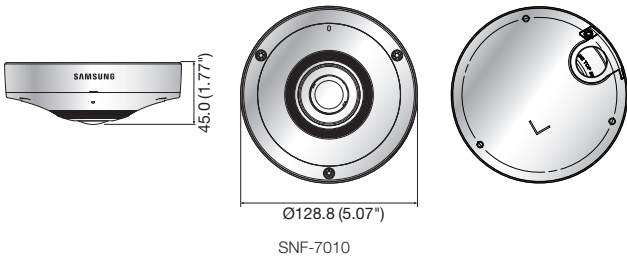

SNF-7010/7010V/7010VM

3Megapixel Fisheye Camera

SNF-7010

SNF-7010V/7010VM

Key Features

- Max. 3M (2048 x 1536) resolution
- Various viewing composition
- H.264, MJPEG dual codec, Multiple streaming
- Digital PTZ, Bi-directional audio support
- WDR (120dB), SD/SDHC/SDXC memory slot
- IP66, IK10 and EN50155 certifications (SNF-7010V/7010VM)
- M12 connector (SNF-7010VM)

Dimensions

Unit : mm (inch)

Ø128.8 (5.07")

SNF-7010

Ø128.8 (5.07")

SNF-7010V/7010VM

Accessories (Optional)

SBP-300TM